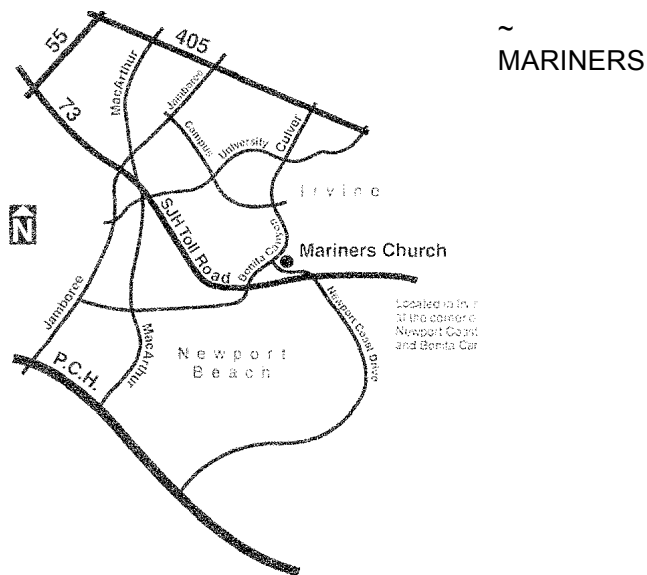

## Directions to Mariners Church

[www.marinerschurch.org](http://www.marinerschurch.org)

5001 Newport Coast Dr. · Irvine California 92603-0164 v  
949.854.7600 • f 949.854.7600

**From the 405 north \*\*.**  
take the Culver offramp and go south (left). Proceed past University Drive and Campus Drive and follow Culver as it turns into Bonita Canyon Drive at Campus Drive. The main entrance to Mariners Church will be on your left, just past Turtle Ridge Drive. You can also turn left onto Turtle Ridge Drive and turn right into the church. \*

**From the 405 south ...**  
take the 73 fwy south to the MacArthur offramp. Proceed on MacArthur to Bonita Canyon/Ford Road and turn left. Follow Bonita Canyon under the 73 fwy/Toll Road and past Newport Coast Drive. Mariners Church is on the right, with the main entrance just past Newport Coast Drive. You can also turn right on Newport Coast Drive and turn left into the church. \*

**\*\*Drive uphill and park at the rear of the campus in front of or in the parking structure. From the parking lot, walk up the ramp on the right to the 2nd floor of Port Mariners or enter the building at ground level and take the elevator to the 2nd floor. Port Mariners is adjacent to a playground.**